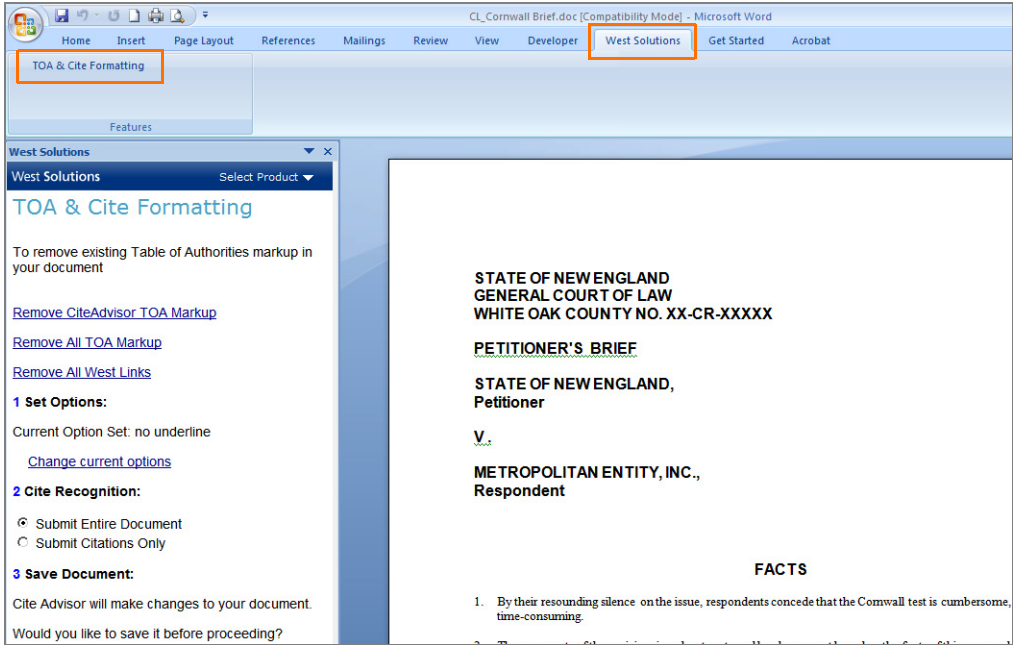

What's New in West CiteAdvisor

The New Look

West CiteAdvisor is now even easier to use. You can access the CiteAdvisor features by clicking the TOA & Cite Formatting button on the West Solutions tab in your document.